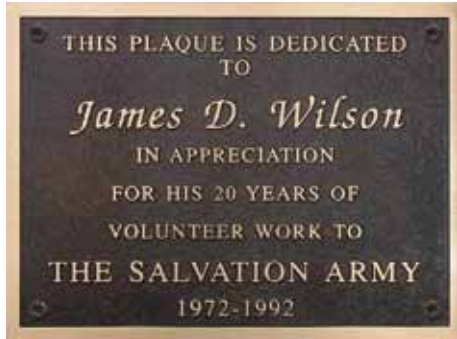

BRONZE, BROWN, SINGLE LINE, ROSETTES