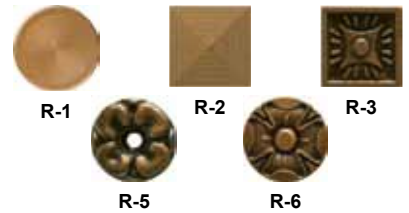

Sand

CUSTOM PLAQUE OPTIONS (Cont'd)

No Additional Cost

BORDERS

STANDARD MOUNTING OPTIONS

Rosettes (Optional)

Decorative covers screw heads.

ADDITIONAL COST MOUNTING OPTIONS

GARDEN STAKE

A black anodized stake that holds the plaque at a 45 degree angle. Max plaque size of 12" x 8" for one stake or 20" x 8" for two stakes.

24"	\$104
36"	\$122
48"	\$144

POST MOUNT

A black aluminum bracket that receives a square post. The bracket can be bolted to the post at a 90 or 45 degree angle. Plaques over 24" wide require two posts.