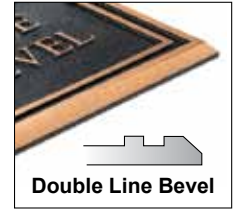

CUSTOM PLAQUE OPTIONS (Cont'd)

No Additional Cost

BORDERS

STANDARD MOUNTING OPTIONS