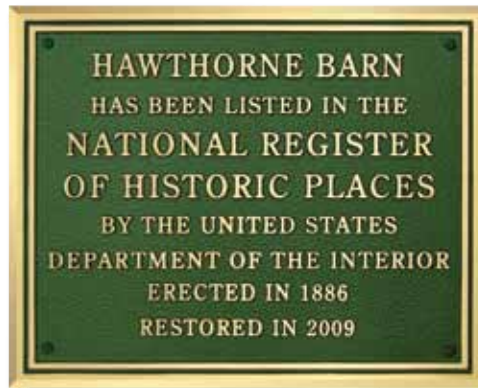

BRONZE, FEDERAL GREEN, DOUBLE LINE BEVEL