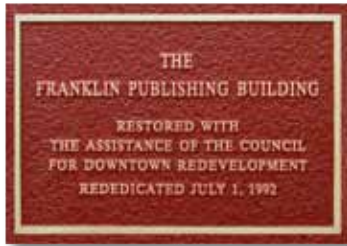

CUSTOM WORDED HISTORIC PLAQUES

Choose any wording you would like. Your choice of metal, color, border, background texture, font and mounting option.

Lifetime Guarantee!

RECTANGULAR HISTORIC PLAQUES

BRONZE, BRICK RED, INSET SINGLE LINE