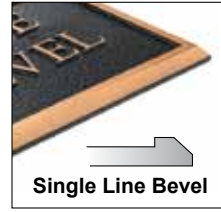

CUSTOM PLAQUE OPTIONS (Cont'd)

No Additional Cost

BORDERS

STANDARD MOUNTING OPTIONS