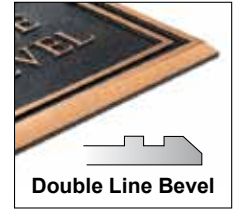

CUSTOM PLAQUE OPTIONS (Cont'd)

No Additional Cost

BORDERS

STANDARD MOUNTING OPTIONS