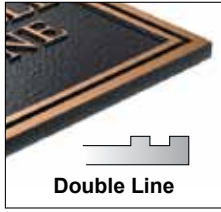

CUSTOM PLAQUE OPTIONS (Cont'd)

No Additional Cost

BORDERS

STANDARD MOUNTING OPTIONS