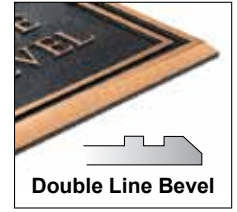

Pebble

Stipple

Sand

CUSTOM PLAQUE OPTIONS (Cont'd)

No Additional Cost

BORDERS

STANDARD MOUNTING OPTIONS

Rosettes (Optional)

Decorative covers screw heads.

ADDITIONAL COST MOUNTING OPTIONS

GARDEN STAKE

A black anodized stake that holds the plaque at a 45 degree angle. Max plaque size of 12" x 8" for one stake or 20" x 8" for two stakes.