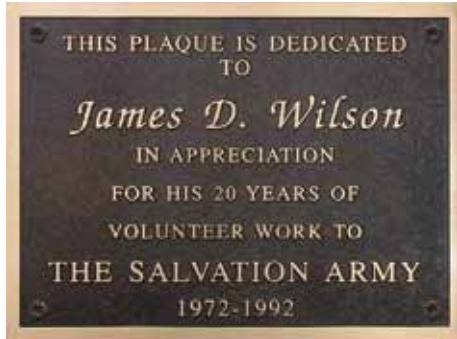

Healy Plaques can make any size plaque that you may need. If you desire a different size than the ones shown above please contact us.

CUSTOM WORDED HISTORIC PLAQUES

Choose any wording you would like. Your choice of metal, color, border, background texture, font and mounting option.

Lifetime Guarantee!

RECTANGULAR HISTORIC PLAQUES

BRONZE, BRICK RED, INSET SINGLE LINE

ALUMINUM, BLACK, DOUBLE LINE

| Size | Solid Bronze | Solid Aluminum |
|-----------|--------------|----------------|
| 3" x 10" | \$170 | \$104 |
| 4" x 12" | \$231 | \$142 |
| 5" x 7" | \$177 | \$109 |
| 6" x 24" | \$676 | \$373 |
| 8" x 10" | \$326 | \$211 |
| 10" x 14" | \$546 | \$302 |
| 12" x 18" | \$777 | \$444 |
| 18" x 24" | \$1567 | \$897 |

BRONZE, BROWN, SINGLE LINE, ROSETTES

BRONZE, DARK BLUE, SINGLE LINE BEVEL

Shown above are our most popular Historic Plaque sizes. There are a total 30 standard sizes you can choose from on our website. If you desire a different size than the ones available on our website, please contact us, and we can make any size plaque that you may need.